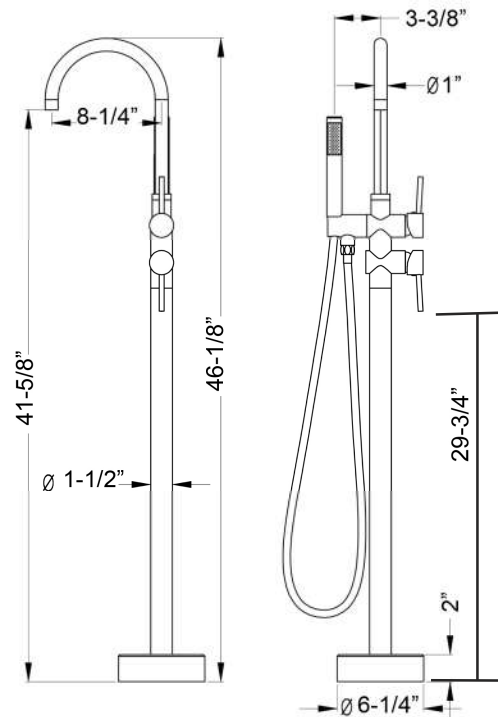

ELORA FREESTANDING FAUCET

Cat. No.

7964

Features:

- ▶ Spout reach is 8-1/4"
- ▶ Rough-In Valve Included
- ▶ Flow rate for spout is 2.9GPM (45 PSI)
- ▶ Flow rate for hand shower is 1.08 GPM (45 PSI)
- ▶ 1/2" Water connection
- ▶ Available in 3 finishes
- ▶ Brass body with zinc handle
- ▶ 1-3/8" Ceramic cartridge
- ▶ 59" Stainless steel shower hose
- ▶ 33-7/8" x 1/2" mm Flexible inlet pipes
- ▶ cUPC approved
- ▶ Handshower has backflow preventor on body
- ▶ Brass handshower material
- ▶ Supplies: Connection size: 3/4" , female connection type, 37-7/8" length

Finishes:

- CP** Polished Chrome
- BN** Brushed Nickel
- ORB** Oil Rubbed Bronze

D: 12-1/8"
W: 7" (closed) - 8" (open)
H: 46-1/8"

Dimensions are nominal and may vary. Dimensions and specifications subject to change without notice.